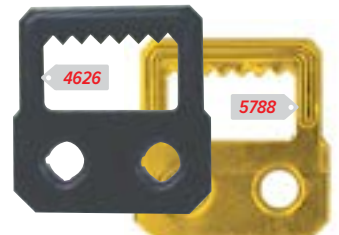

### 1 Hole Hanger

#PG03-0057-0057

9122 Locator: 1 Hole Hanger £ 79.85

PUB043  
Read more here

Use 40mm hammer head

4625

### 1 Hole Hinged Hanger

#PG03-0067-0067

9123 Locator: 1 Hole Hinged Hanger £ 31.92

Use 40mm hammer head

5181

### 2 Hole Hanger

#PG03-0063-0063

9071 Locator: 2 Hole Hanger £ 79.12

Use 40mm hammer head

4626

5788

### 2 Hole Hinged Hanger

#PG03-0065-0065

9124 Locator: 2 Hole Hinged Hanger £ 34.75

Use 40mm hammer head

5789