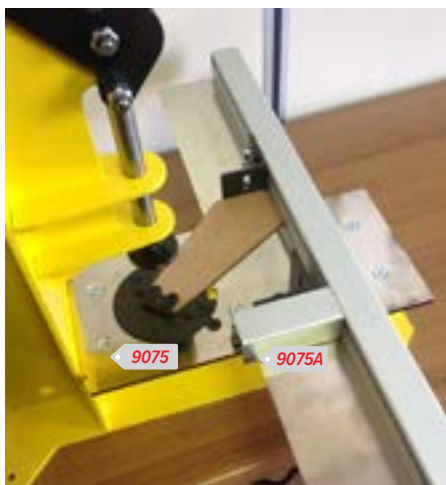

Strut Hinge 28mm

Self-fix hinge fixes strut to backing board

9075

9075A