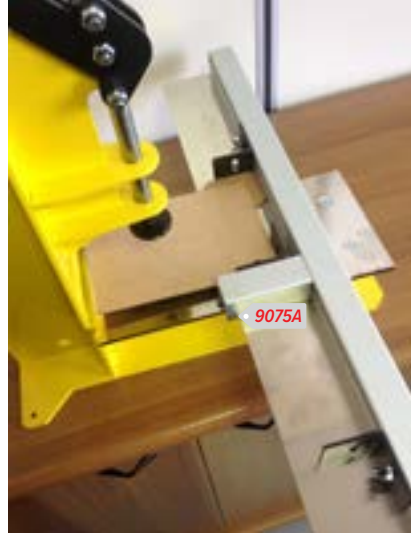

# Alfamachine Press-fix Frame Hardware

**PUB 022**  
V.7 04/2020

SH100, 9070, fitted with locator 9125 for inserting and setting rivets 4706

SH100, 9070, fitted with locators 9075 and 9075A to position and fix 28mm strut hinges, 6349, for photo frame backs

9070 SH100 Manual Press

SH100, 9070, with sliding stops positioning a back for installation of press-fix hanger. Hanger is hidden. 40mm hammer, 9126, is supplied with press

9070 SH100 Manual Press £435.00