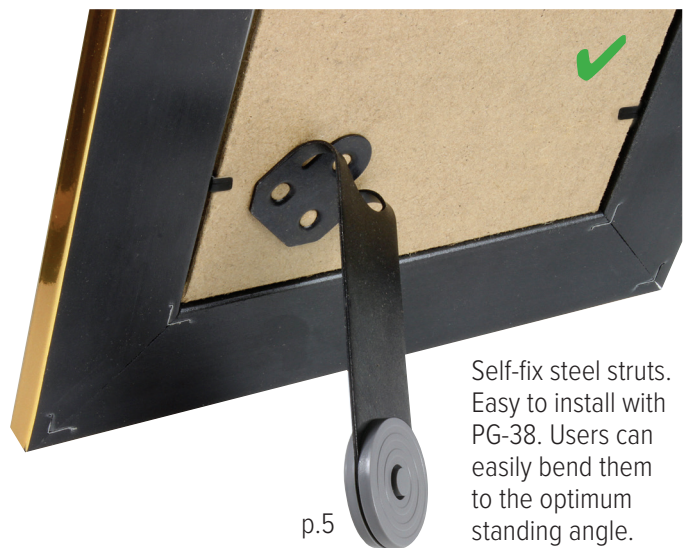

Check best prices:
www.lionpic.co.uk

Self-fix saw-tooth hangers fixed to the back board usually sit below the rim of the frame. This makes for easy packing. The hanging hook or pin is hidden. See p.4.

Self-fix hangers are quick to fit with POZZI equipment. They sit flat inside the back of the frame, making packing easy. Easy to bend out to hang on picture hook or pin. Also make it easy to align groups of pictures. See p.4.

A sawtooth hanger on the top edge of a frame stands proud, making packing difficult. Fixing with screws or nails is slow and can be unsafe. The picture hook is visible when the frame is hung.

Picture wire or cord need fixings at each end. Then it can take several minutes to cut to length, loop and twist or tie in place. Later it can come loose or break.

8

Self-fix easel hinges help you make durable strut backs quickly and efficiently. p.5

p.5

Self-fix steel struts. Easy to install with PG-38. Users can easily bend them to the optimum standing angle.

LION Picture Framing Supplies Ltd