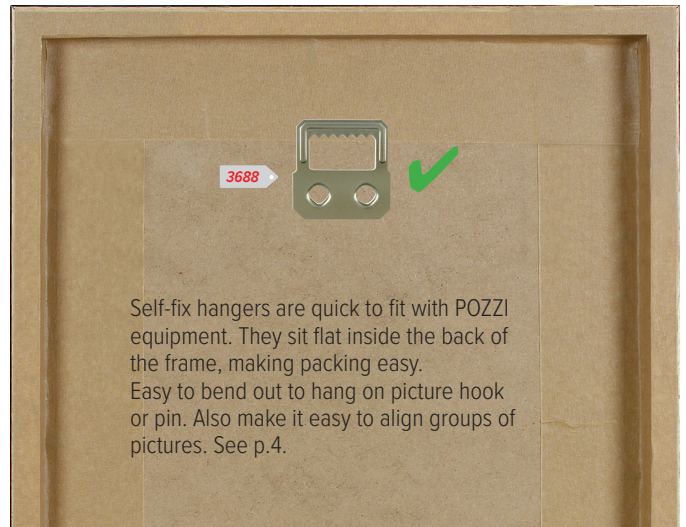

#PG26-000

9595

#0387-4280-F01C

Two small frames hinged together like pages in a book look very elegant on a shelf or mantelpiece.

This is easy to do using these special hinges and the insertion tool. The tool guarantees perfect alignment every time as the hinges are tapped in with a hammer.

Best used with soft and medium wood mouldings.

9594	Book-fold Hinge Tool		£191.57
9595	Book-fold Hinges	100	£7.73

Why use Self-Fix Frame Hardware?

Self-Fix frame hardware offers quality, economy and efficiency for volume frame makers.

Check best prices:
www.lionpic.co.uk

Self-fix saw-tooth hangers fixed to the back board usually sit below the rim of the frame. This makes for easy packing. The hanging hook or pin is hidden. See p.4.

Self-fix hangers are quick to fit with POZZI equipment. They sit flat inside the back of the frame, making packing easy. Easy to bend out to hang on picture hook or pin. Also make it easy to align groups of pictures. See p.4.

A sawtooth hanger on the top edge of a frame stands proud, making packing difficult. Fixing with screws or nails is slow and can be unsafe. The picture hook is visible when the frame is hung.

Picture wire or cord need fixings at each end. Then it can take several minutes to cut to length, loop and twist or tie in place. Later it can come loose or break.