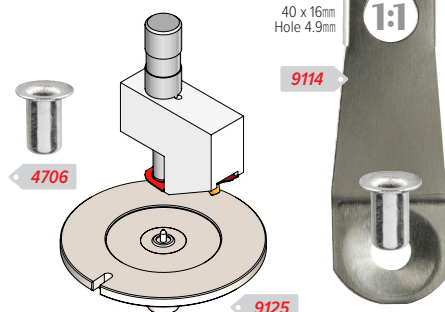

6

Rivet Positioning & Setting kit

#PG03-0068-0068

Ideal for D-Rings and Turnbuttons

#006 set

0068

9125 Locator Set for Rivets £236.50

Turn-Clip for Photo Frame Backs