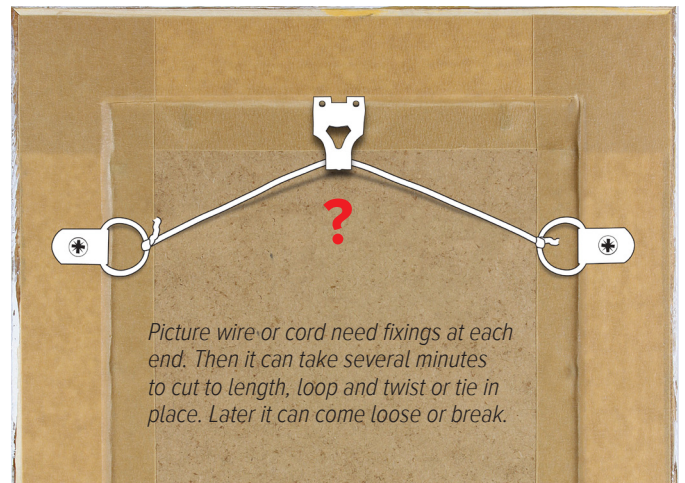

Check best prices:
www.lionpic.co.uk

Self-fix saw-tooth hangers fixed to the back board usually sit below the rim of the frame. This makes for easy packing. The hanging hook or pin is hidden. See p.4.

Self-fix hangers are quick to fit with POZZI equipment. They sit flat inside the back of the frame, making packing easy. Easy to bend out to hang on picture hook or pin. Also make it easy to align groups of pictures. See p.4.

A sawtooth hanger on the top edge of a frame stands proud, making packing difficult. Fixing with screws or nails is slow and can be unsafe. The picture hook is visible when the frame is hung.

Picture wire or cord need fixings at each end. Then it can take several minutes to cut to length, loop and twist or tie in place. Later it can come loose or break.