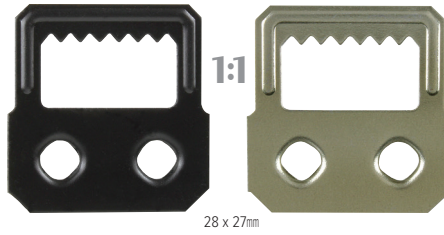

9122 Locator Disc 1 Hole Hanger £75.33

ON COILS

Fix with PG-25-3010, p.6
7,000 hangers on a coil.

3696	1-Hole Hanger	Black	7,000 coil	£119.35
3697	1-Hole Hanger	ZP	7,000 coil	£88.00

1-Hole Hinged Hanger

A neat self-fix hinged hanger. Especially popular on small pictures sold in Europe.

PIECES Fix with PG38-3000, **9554**. Works with most hanging systems.

5181	1-Hole Hinged Hanger	Black	1000	£29.41
------	----------------------	-------	------	--------

Locator Disc 9123
#PG03-0067-0067

9123 Locator Disc 1 Hole Hinged Hanger £31.29

2-Hole Hanger

Ideal for medium sized pictures. Two hole fixing is very reliable. Easily bent up by user.

PIECES Fix with PG38-3000, **9554**.

4626A	2-Hole Hanger	Black	100	£3.89
4626B	2-Hole Hanger	Black	500	£17.27
5788A	2-Hole Hanger	ZP	100	£4.03
5788B	2-Hole Hanger	ZP	500	£17.31