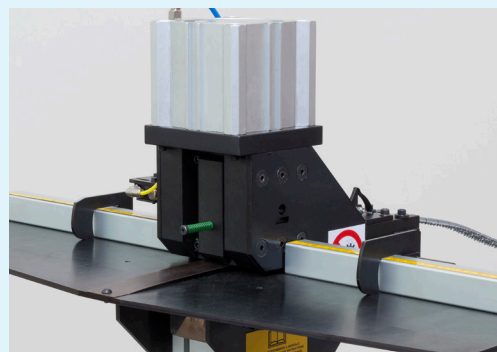

Use Locator set 9125. #PG03-0068-0068

9125 Locator set for Turn-clips £236.50

PG30-3000

For 4-Hole Hanging Plates only

Check best prices:
www.lionpic.co.uk

The PG30-3000 fixes 4-Hole Hanging Plates See 5791, p.5

The Pozzi 4 Hole Hanging Plate works well with most hooks and nails and is ideal for larger poster frames. Talk to our Technical Dept about a special double version which fits two hangers near two sides of the frame in one cycle.