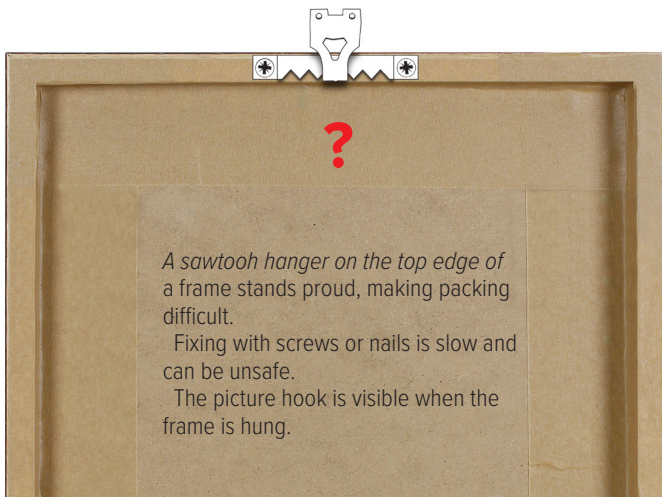

#PG26-000

9595

#0387-4280-F01C

Two small frames hinged together like pages in a book look very elegant on a shelf or mantelpiece.

This is easy to do using these special hinges and the insertion tool. The tool guarantees perfect alignment every time as the hinges are tapped in with a hammer.

Best used with soft and medium wood mouldings.

9594	Book-fold Hinge Tool		£191.57
9595	Book-fold Hinges	100	£7.73

Why use Self-Fix Frame Hardware?

Self-Fix frame hardware offers quality, economy and efficiency for volume frame makers.

Check best prices:
www.lionpic.co.uk

Self-fix saw-tooth hangers fixed to the back board usually sit below the rim of the frame. This makes for easy packing. The hanging hook or pin is hidden. See p.4.

Self-fix hangers are quick to fit with POZZI equipment. They sit flat inside the back of the frame, making packing easy. Easy to bend out to hang on picture hook or pin. Also make it easy to align groups of pictures. See p.4.

A sawtooth hanger on the top edge of a frame stands proud, making packing difficult. Fixing with screws or nails is slow and can be unsafe. The picture hook is visible when the frame is hung.

Picture wire or cord need fixings at each end. Then it can take several minutes to cut to length, loop and twist or tie in place. Later it can come loose or break.