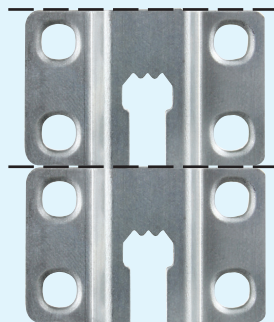

Use Locator set 9125. #PG03-0068-0068

9125 Locator set for Turn-clips £236.50

PG30-3000

For 4-Hole Hanging Plates only

Check best prices:
www.lionpic.co.uk

The PG30-3000 fixes 4-Hole Hanging Plates See 5791, p.5

The Pozzi 4 Hole Hanging Plate works well with most hooks and nails and is ideal for larger poster frames. Talk to our Technical Dept about a special double version which fits two hangers near two sides of the frame in one cycle.