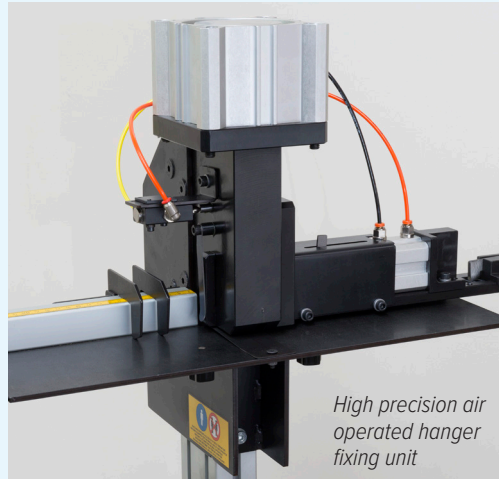

Tough and cost effective semi-automatic machines for the higher volume frame producer.

They install self-fix hangers onto hardboard, backing board and MDF with just a push on the foot air switch.

All these machines need a compressed air supply, but no electricity.

Talk to our Technical Services Manager who will help you select the best model for your requirements.

Once a PG25 or PG30 machine is built and installed it cannot be changed to fix another type of hanger.

PG25 Series

Air operated, Coil-Fed

High precision air operated hanger fixing unit