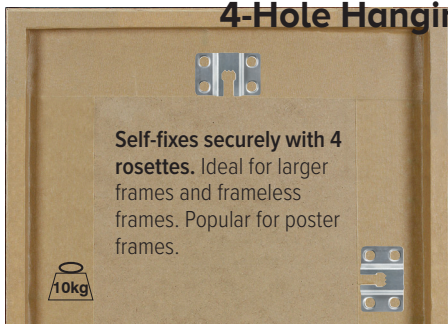

5792 3-Hole Hinged Hanger 3,000 coil £129.76

Use Locator Disc 9074
#PG03-0058-0058

Also requires 60mm flat hammer, 9566.

9074 Locator Disc 58mm Saw-Tooth £32.78

Check best prices:
www.lionpic.co.uk

Bebe Hangers

ON COIL, only. Fix with PG25-30 BE, **9557**, p.6. 4,000 hangers on a coil.

7863 Bebe Hanger ZP 4,000 coil £100.00

Hangers on Coils

Hangers on coils greatly speed production

Consider a Pozzi semi-automatic coil-fed hanger fixing machine:

- Consistently high quality of application
- Choose from four different hangers
- Quieter than others
- High speed application, so low labour cost

4-Hole Hanging Plate

PIECES Fix with PG38-3000, **9554**