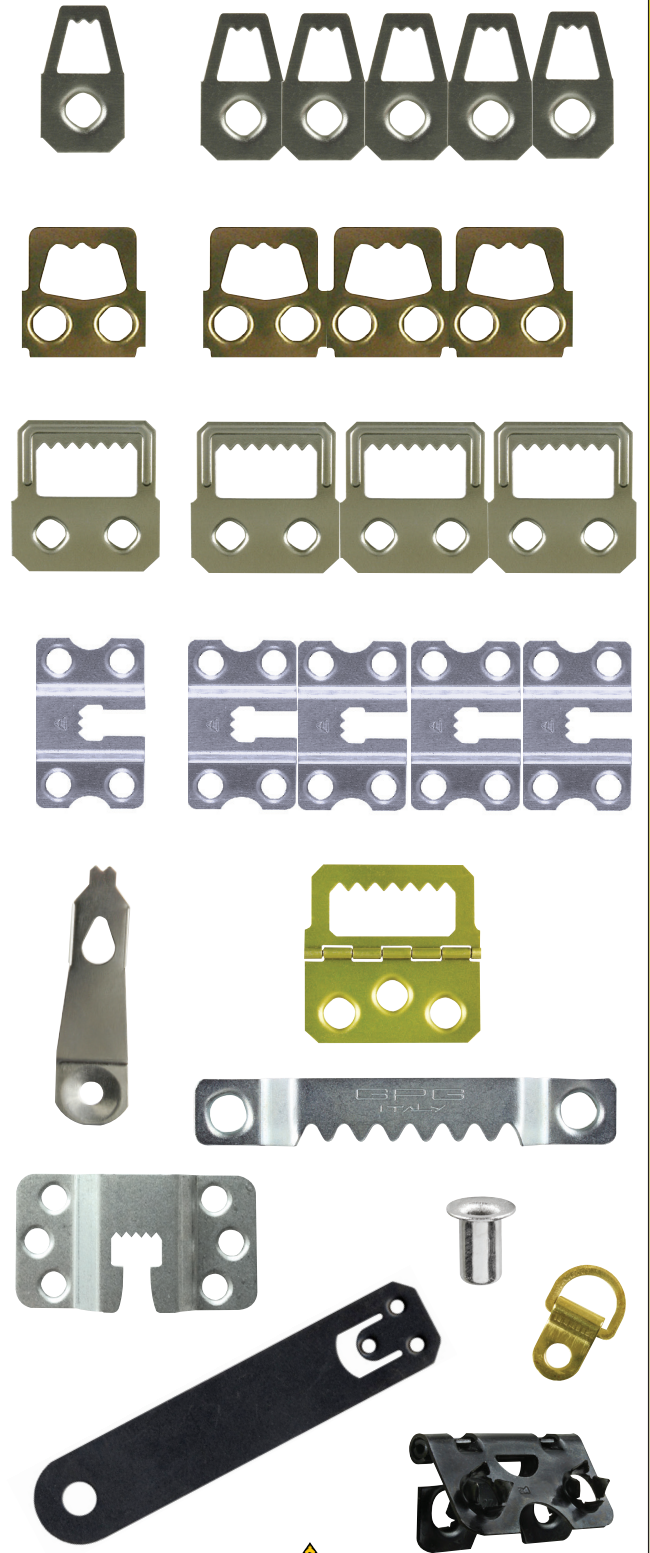

Self-Fix Frame Hardware

Quality, economy and efficiency

PUB043

v.8 02/2019

Check best prices:
www.lionpic.co.uk

Self-fix Frame Hardware  Made in Italy

POZZI-GHISLANZONI
 Made in Italy pozzighislanzoni.it

PG38-3000 Multi-purpose hangers & hinge fixing machine

Now in
silver zinc
finish

9554

PG38-3000 - Machine

9124

To fix Self-fix Hangers

9562	Back Gauge for Hangers	£107.80
------	------------------------	---------

9562

Back Gauge for PG38-3000
598 x 100mm
Needed for most applications

2

Flat Hammers for PG38-3000

40mm dia
PG38-0000-0021
For PG38-3000

Included with 9554

9555	40mm Hammer Short	£39.27
------	-------------------	--------

60mm dia
PG38-0000-0019
For
PG38-3000

9556	60mm Hammer Short	£40.65
------	-------------------	--------

PIECES Fix with PG38-3000, **9554**
Well proven over many years.

4625A	1-Hole Hanger	Black	200	£3.94
4625B	1-Hole Hanger	Black	1000	£16.55
5787A	1-Hole Hanger	ZP	200	£3.22

Locator Disc 9122
#PG03-0057-0057