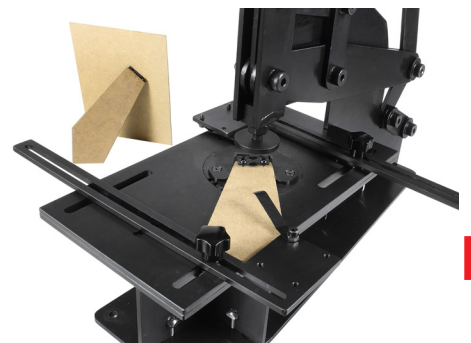

9560 Strut Hinge Locator Set £184.80