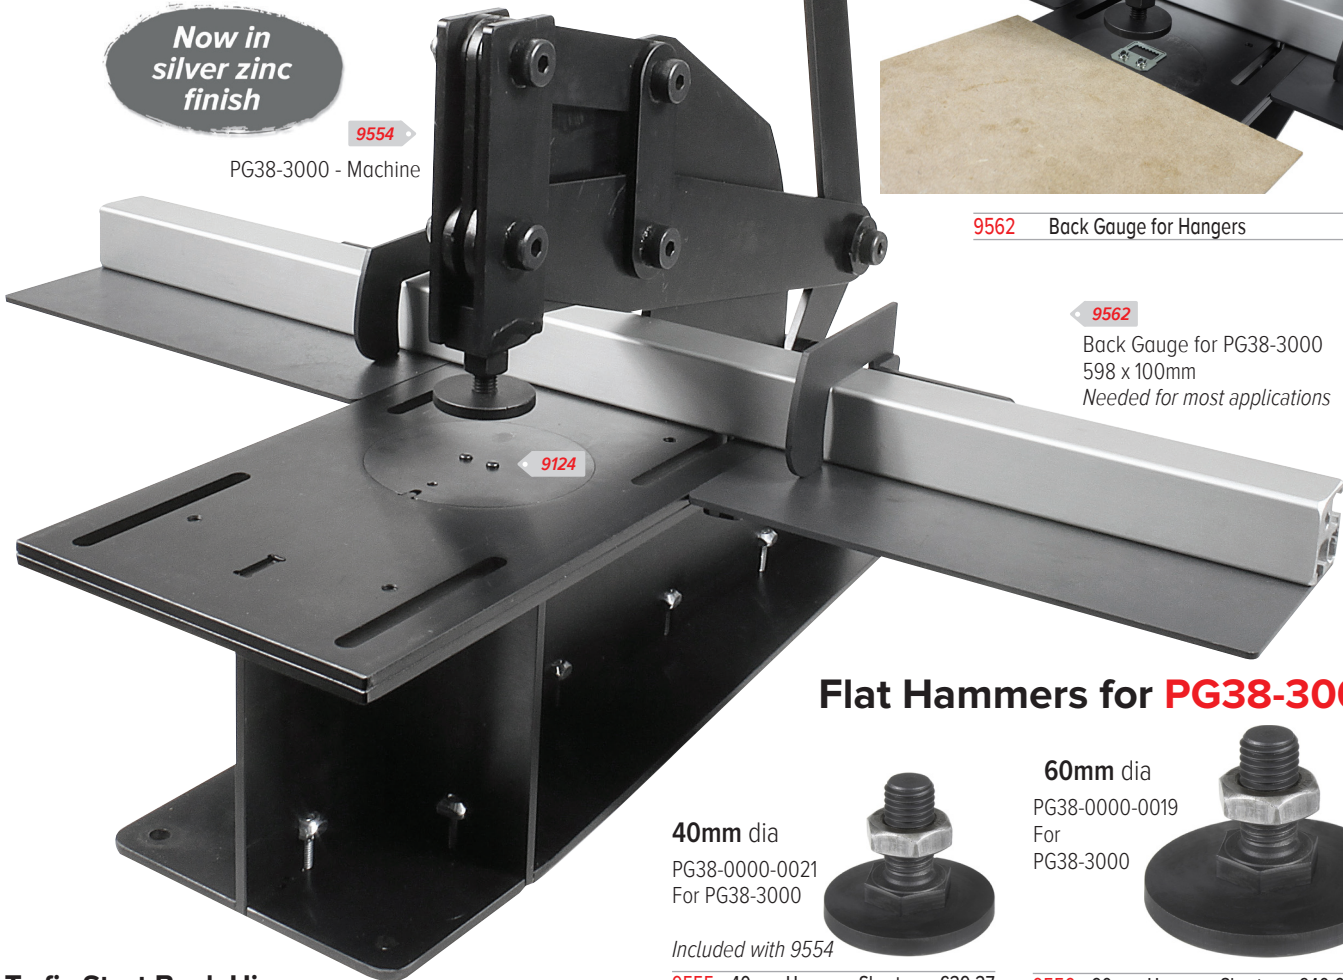

Self-Fix Frame Hardware

Quality, economy and efficiency

PUB043

v.8 02/2019

Check best prices:
www.lionpic.co.uk

Self-fix Frame Hardware  Made in Italy

POZZI-GHISLANZONI
 Made in Italy pozzighislanzoni.it

PG38-3000 Multi-purpose hangers & hinge fixing machine

Made by the precision engineering company, Pozzi Ghislanzoni in Italy, this is designed to help medium volume framers speed production, improve product quality and reduce labour costs.

9554	PG38-3000 Fixing Machine	£395.00
9562	Back Gauge for PG38-3000	£107.80

Now in
silver zinc
finish

9554

PG38-3000 - Machine

9124

To fix Self-fix Hangers

9562	Back Gauge for Hangers	£107.80
------	------------------------	---------

9562

Back Gauge for PG38-3000
598 x 100mm
Needed for most applications