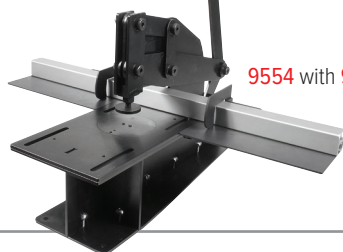

Selecting a machine and hangers

7

9554 with 9562, p.2